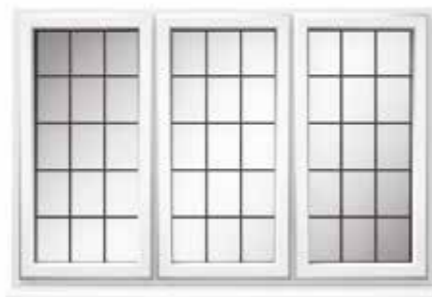

This range of windows and doors is available in White and 26 colourways, including Agate Grey on White Woodgrain, Nut Tree on White PVC and Golden Oak on Golden Oak.

Our windows and doors come with a choice of complementary stunning hardware to complete the look.

Were the original windows leaded perhaps, or did they have Georgian bars?

Square leaded

Diamond leaded

Internal Georgian Bars

External Georgian Bars

Sightlines

Good window design extends to the symmetry of window sightlines.